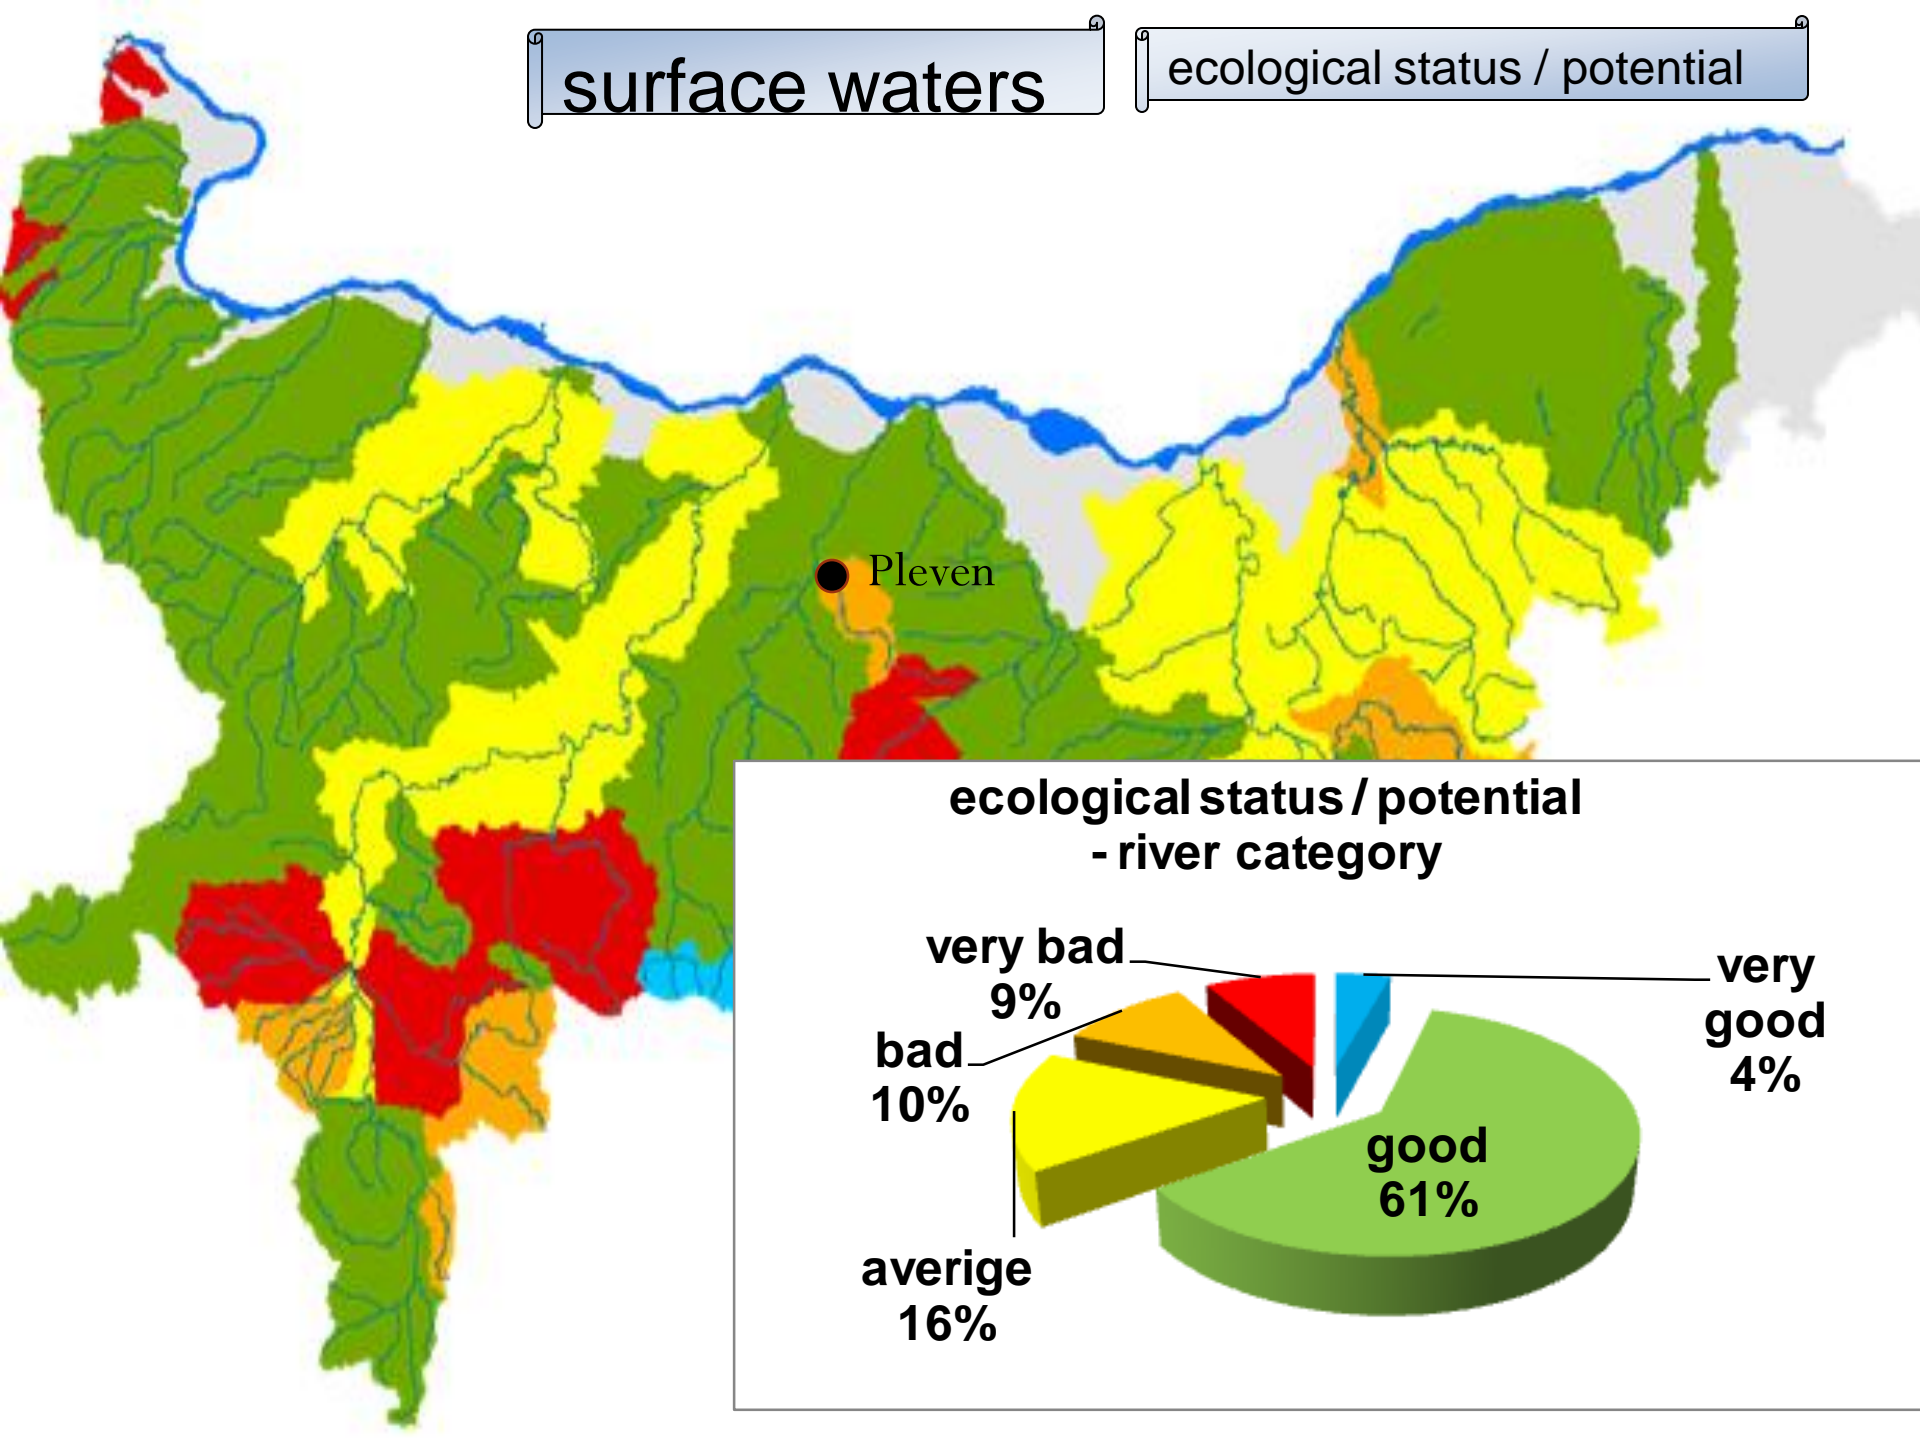

# Danube Basin District - Bulgaria

It is located in an ecological region № 12 (The Black Sea Province).

- River category 12 types and 12 types lakes category
- Underground water bodies – 48

## main river basins

- ivers:
- Erma
  - Nishava
  - Ogosta
  - Iskar
  - Vit
  - Osam
  - Yntra
  - R. Lom
  - Danube

• Protected drinking water zones – 30 surface water zones and 46 underground. 25% of Danube Basin are included in Nature 2000.

surface waters

chemical status

The good chemical status is that not over the state standards.

surface waters

ecological status / potential

underground waters

chemical status

underground waters chemical  
status

bad 17%

good  
83%

The good chemical status is that not over the ecological standards.

ugerground waters

quantitative status

quantitative status

The quantitative status is balance between the run out and the available supplies of water.