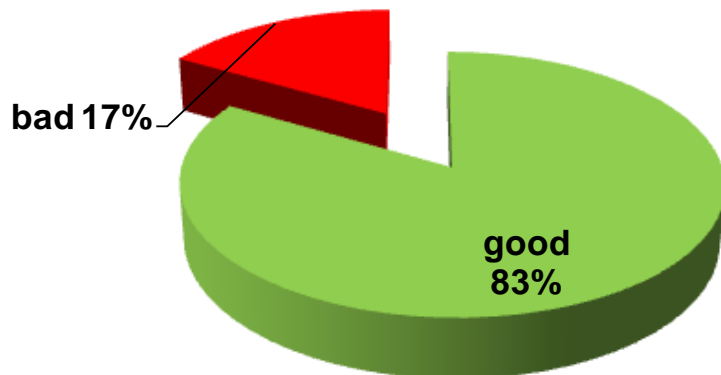

bad 17%

good  
83%

The good chemical status is that not over the ecological standards.

ugerground waters

quantitative status

quantitative status

The quantitative status is balance between the run out and the available supplies of water.