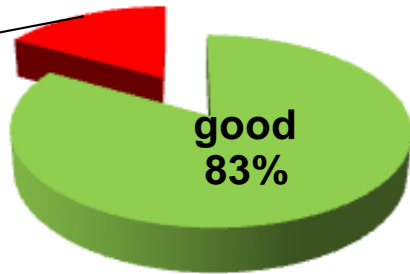

surface waters

chemical status

The good chemical status is that not over the state standards.

surface waters

ecological status / potential

underground waters

chemical status

underground waters chemical  
status

bad 17%

good  
83%

The good chemical status is that not over the ecological standards.

ugerground waters

quantitative status

quantitative status

The quantitative status is balance between the run out and the available supplies of water.