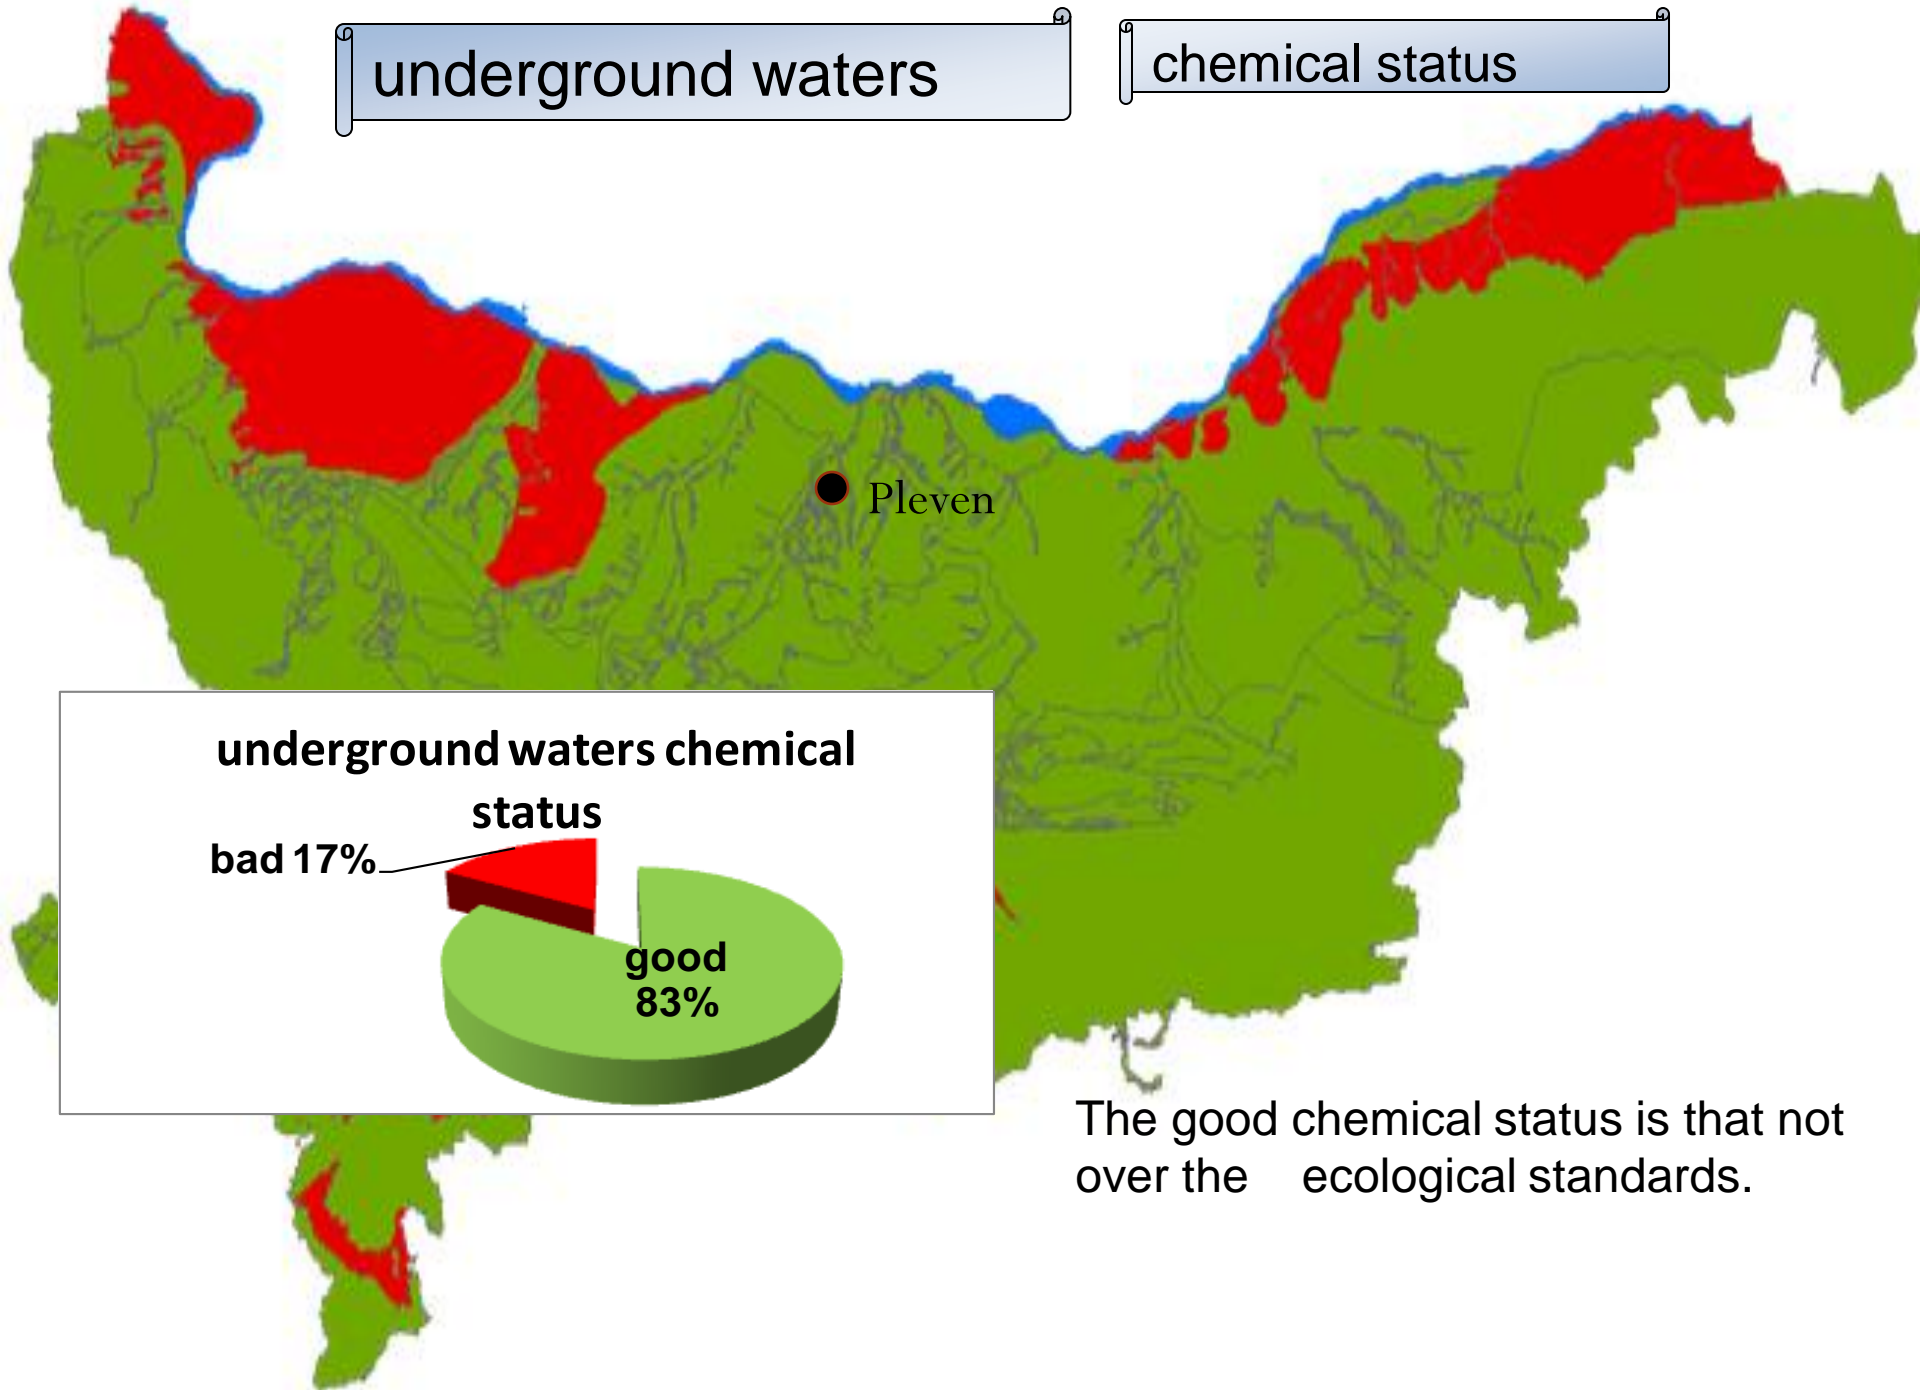

# Danube Basin District - Bulgaria

It is located in an ecological region № 12 (The Black Sea Province).

- River category 12 types and 12 types lakes category
- Underground water bodies – 48

## main river basins

- ivers:
- Erma
  - Nishava
  - Ogosta
  - Iskar
  - Vit
  - Osam
  - Yntra
  - R. Lom
  - Danube

• Protected drinking water zones – 30 surface water zones and 46 underground. 25% of Danube Basin are included in Nature 2000.

surface waters

chemical status

The good chemical status is that not over the state standards.

surface waters

ecological status / potential

underground waters

chemical status

underground waters chemical  
status

bad 17%

good  
83%

The good chemical status is that not over the ecological standards.

ugerground waters

quantitative status

quantitative status

The quantitative status is balance between the run out and the available supplies of water.