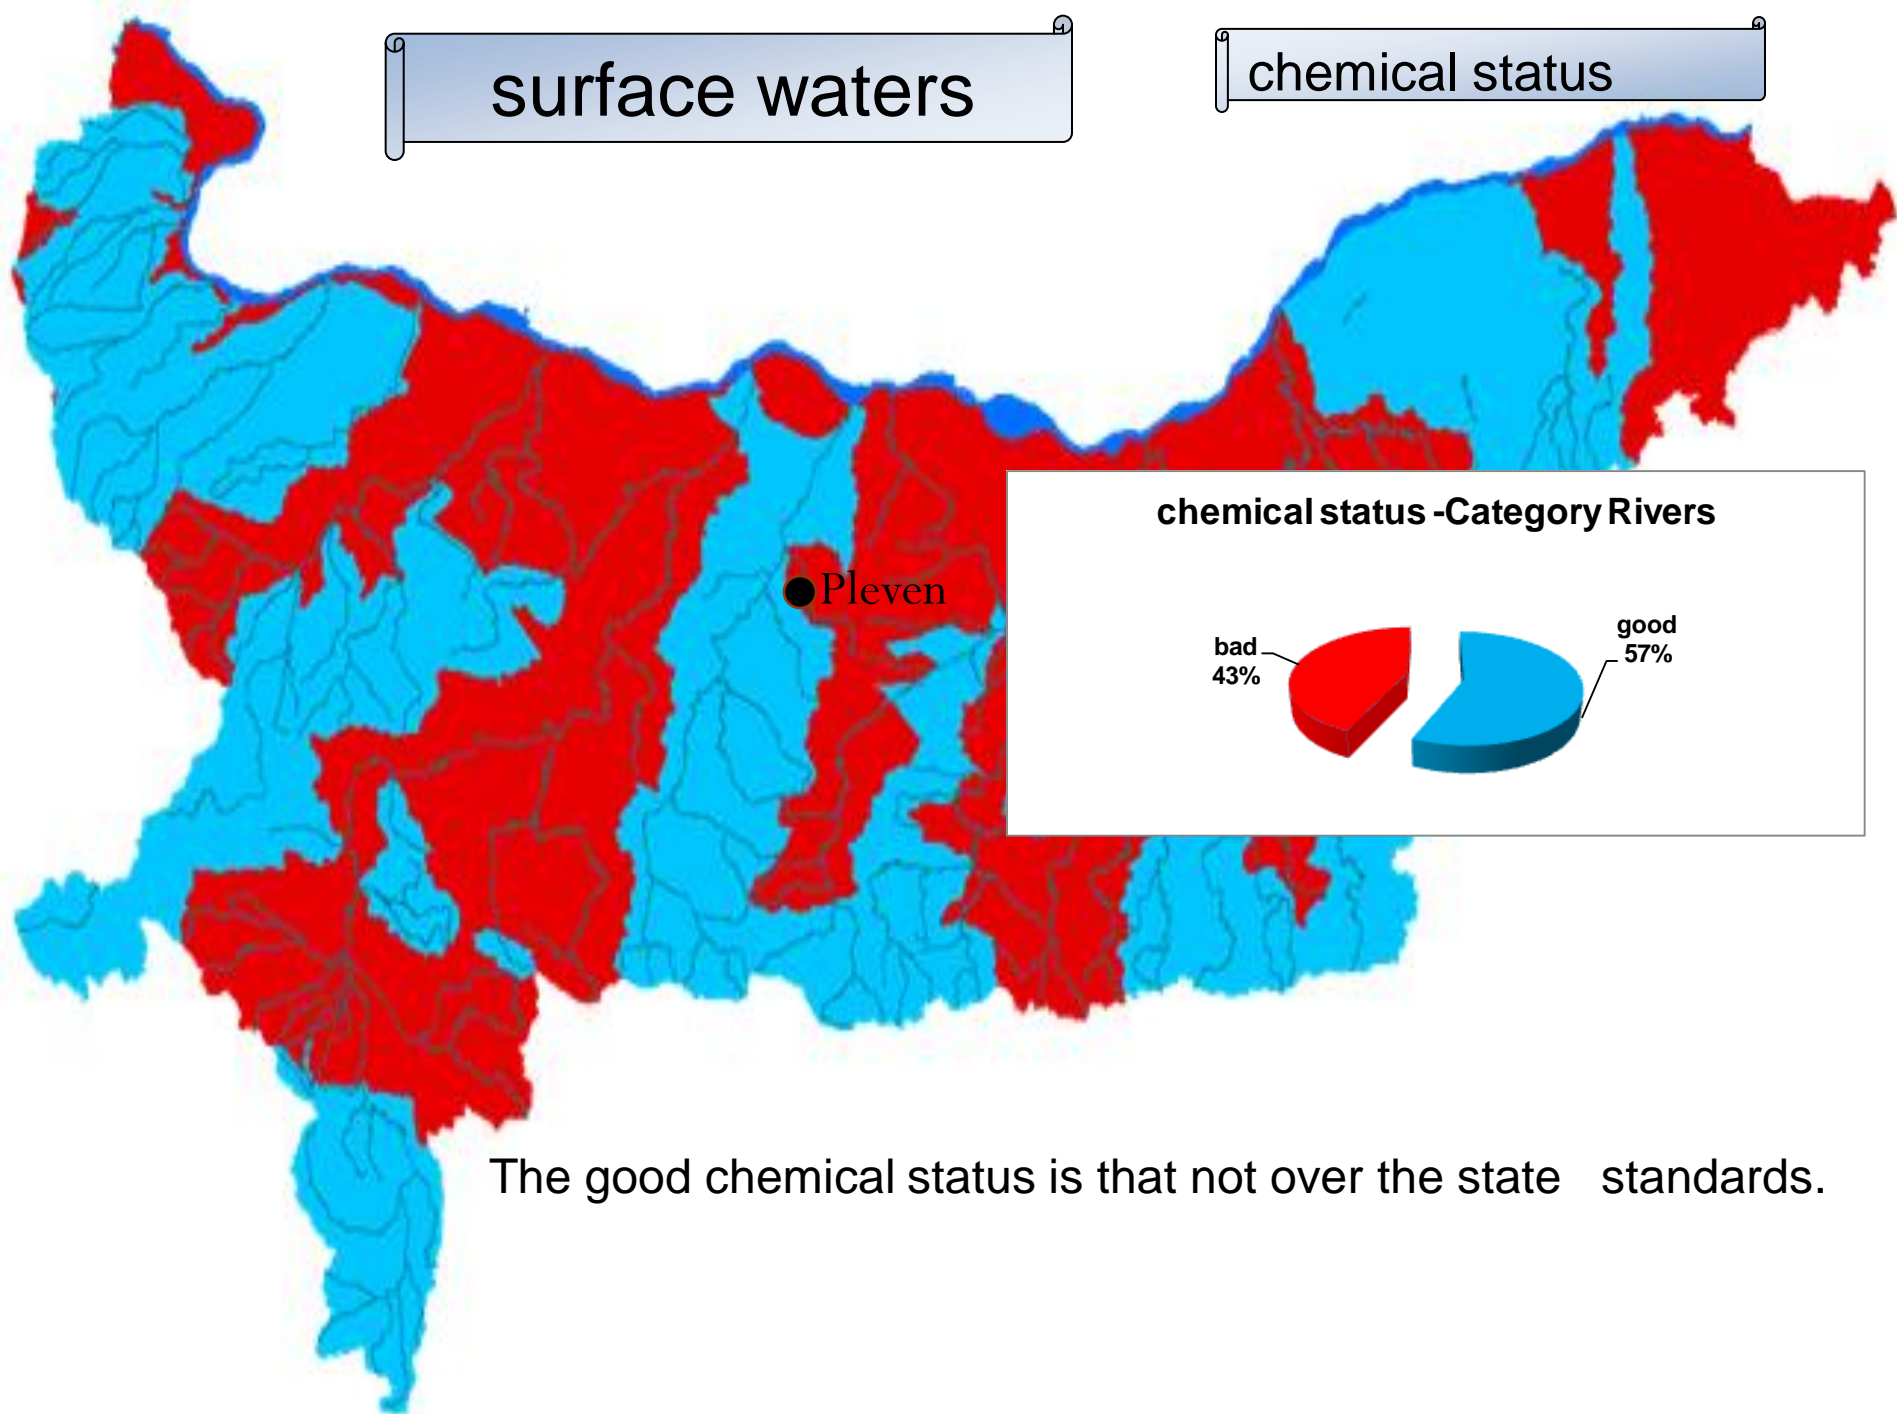

# Danube Basin District - Bulgaria

It is located in an ecological region № 12 (The Black Sea Province).

- River category 12 types and 12 types lakes category
- Underground water bodies – 48

## main river basins

- ivers:
- Erma
  - Nishava
  - Ogosta
  - Iskar
  - Vit
  - Osam
  - Yntra
  - R. Lom
  - Danube

• Protected drinking water zones – 30 surface water zones and 46 underground. 25% of Danube Basin are included in Nature 2000.

surface waters

chemical status

The good chemical status is that not over the state standards.

surface waters

ecological status / potential

underground waters

chemical status

underground waters chemical  
status

bad 17%

good  
83%

The good chemical status is that not over the ecological standards.

ugerground waters

quantitative status

quantitative status

The quantitative status is balance between the run out and the available supplies of water.