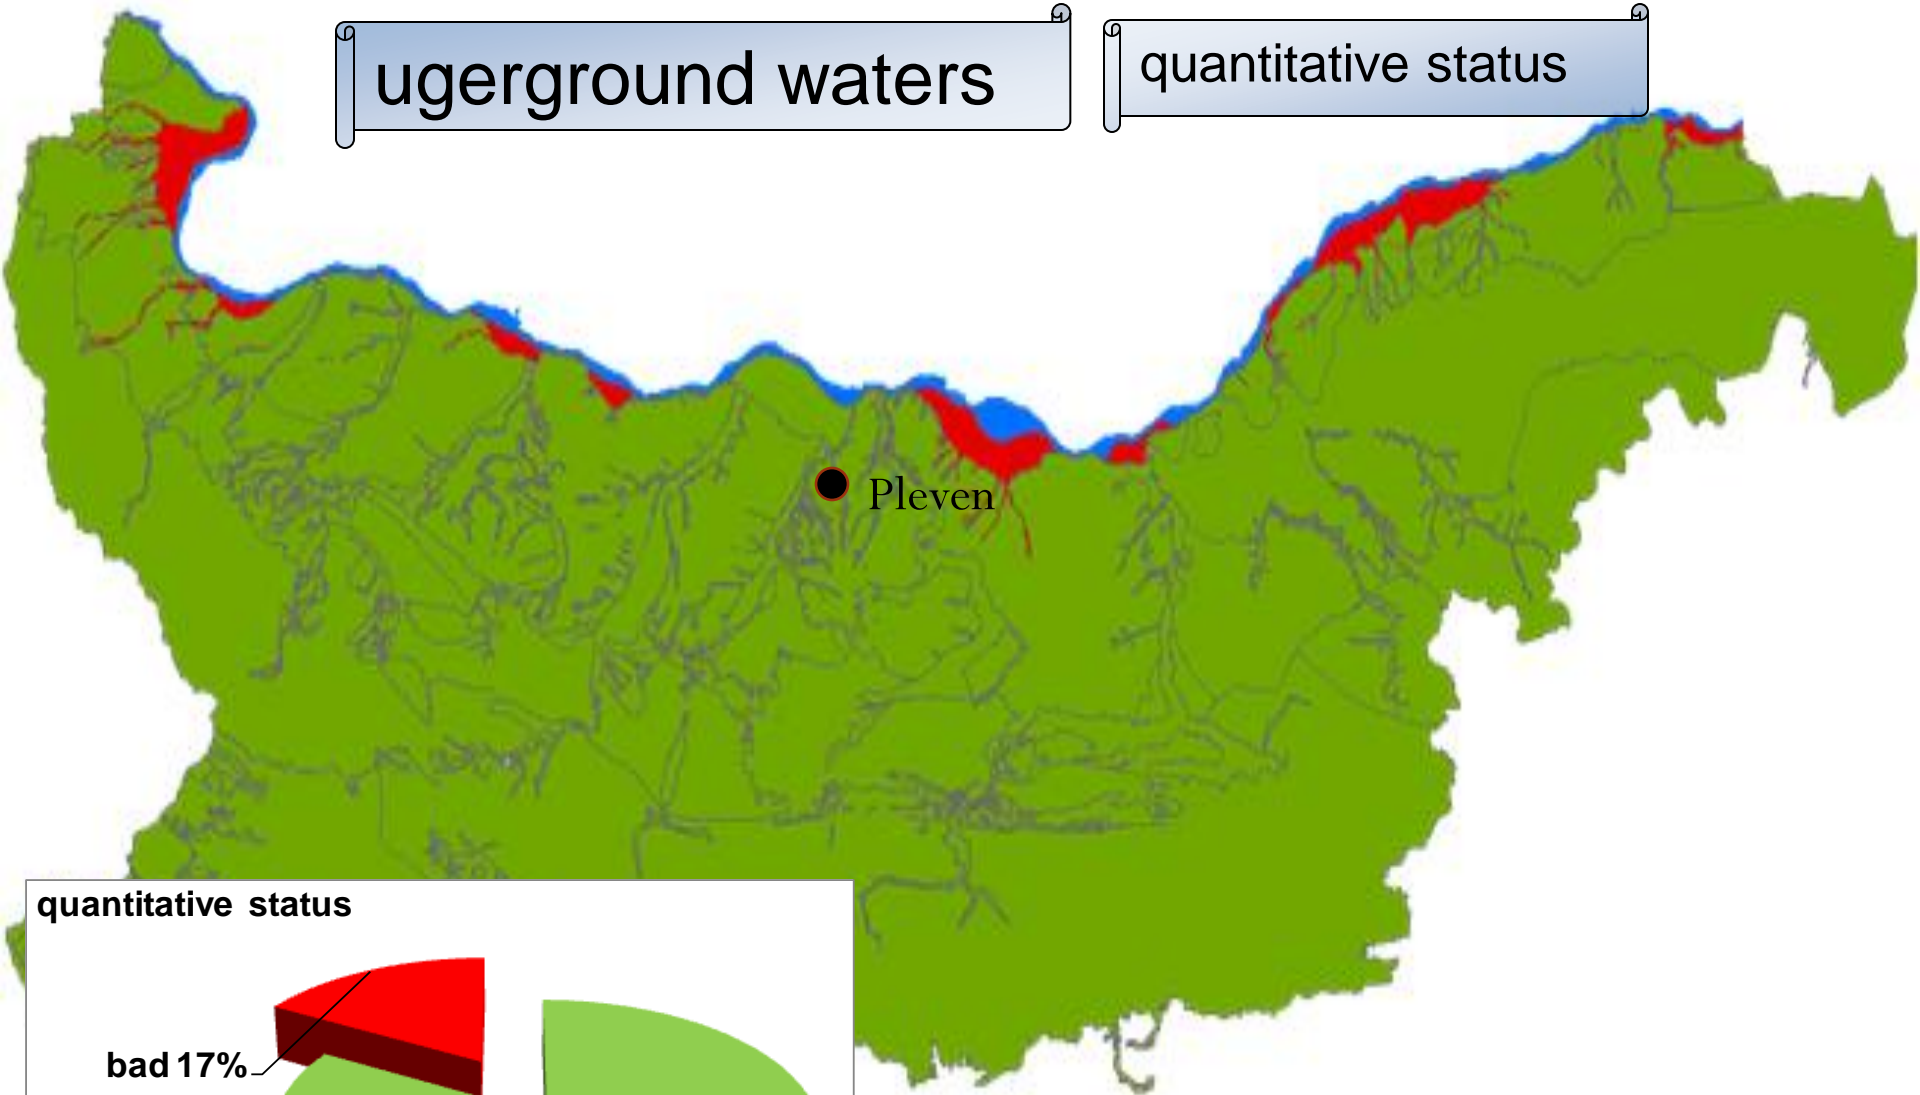

Danube Basin District – Bulgaria occupies 38% of Bulgarian territory where is the town of Pleven.

There live 45% of the total population of the country. They are 111 municipalities and 25 Water Drains Cooperations, one of them is in Pleven.

# Danube Basin District - Bulgaria

It is located in an ecological region № 12 (The Black Sea Province).

- River category 12 types and 12 types lakes category
- Underground water bodies – 48

# Danube Basin District - Bulgaria

bad 17%

good  
83%

The good chemical status is that not over the ecological standards.

ugerground waters

quantitative status

quantitative status

The quantitative status is balance between the run out and the available supplies of water.